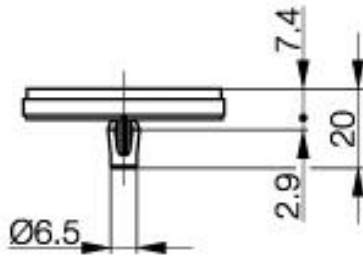

Accessories: Reflector BOS R-14

Common Data

Version	reflector, round
Usable with	for retroreflective
Ambient temperature	$0\dots+100^{\circ}\text{C}$
Sensing range	60%

Mechanical Data

Measurements WxHxD or Dia x D	$\text{Ø}50.8$
Material	PC
Mounting	rivet with expanding wing $\text{Ø}6.5\text{mm}$

PX1452

Datasheet number::

Definitions see general catalog.
If not otherwise noted, ratings according to
IEC 60947-5-2 (DIN EN60947-5-2)

Balluff GmbH
Schurwaldstrasse 9
73765 Neuhausen a.d.F.
Phone (07158) 173-0 Fax (07158) 5010

Datenblatt by CD-ROM - 04/2007

BALLUFF
sensors worldwide